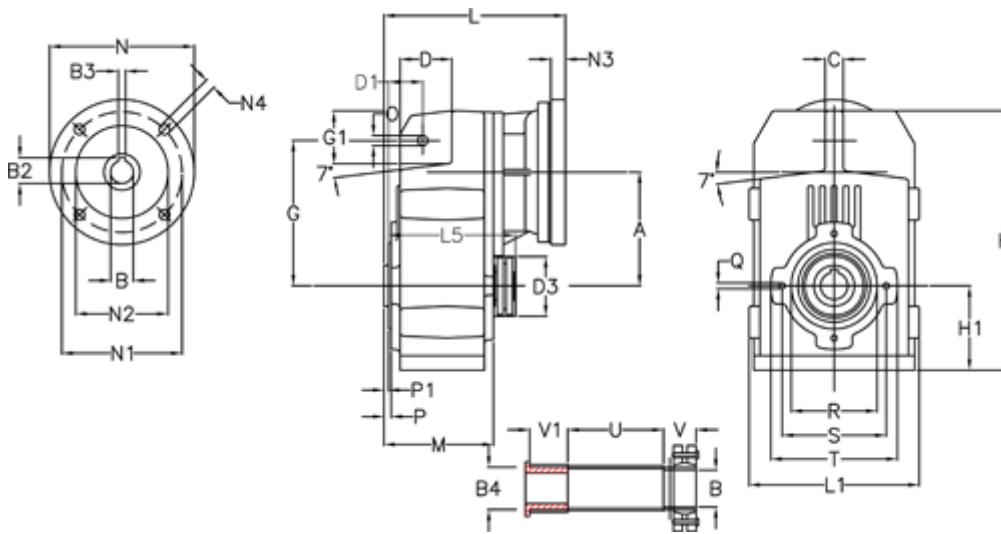

Article number: 29560214308225

Description: Shaft mounted gear
A253QF30-143-P71B5

Measures

A = 128.75	D1 = 43.5	I5 = 197.5	P1 = 3.5	V = 41
B = 30	d3 = 83	M = 135.5	Q = M10x14	V1 = 48
B1 = 14	G = 162	N = 160	R = 110	
B2 = 16.3	G1 = 58.0	N1 = 130	S = 130	
B3 = 5	H = 290.5	N2 = 110	T = 150	
B4 = 30	H1 = 93.5	N4 = M8x16	Tightening torque Nm adapter bushing = 6.0	
C = 20	L = 213.0	O = 13	Tightening torque Nm shrink disc = 7.0	
D = 57.0	L1 = 188	P = 6.0	U = 120.5	